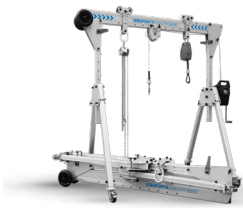

Guardian FABXR	Tractel Blocfor	3M Rebel Protect A	SALA Sealed block	IKAR HRA	Globestock G-Saver GSE 414G	Globestock G-Saver GSE420G	Globestock G-Saver GSE434G	Ridgegear
Product Code	RAWB001020	RAWB002020	RAWB003520	RAWB003520	RAWB004020	RAWB005520	RAWB005020	RAWB005020	RAWB006020

Winch Set-Up:

A-Frame winch-ready	SP100
Winch Column	RAPGR00027
Sheave Carrier Options	PGTUR00501
	PGTUR01001
	PGTTR00501
	PGTTR01001

All information herein is copyright protected by REID Lifting Ltd. All company and product names are Trade Mark and Trade Name protected and all REID Product IPR is protected under Patents, Patents Pending and/or Design Rights.

Printed using environment friendly processes and materials.

REID Lifting

Unit 1 Wyeview,
Newhouse Farm Ind. Estate
Chepstow, Monmouthshire
NP16 6UD UK

➤ +44 (0)1291 620 796
➤ +44 (0)1291 626 490 (Fax)
➤ enquiries@reidlifting.com
➤ www.reidlifting.com